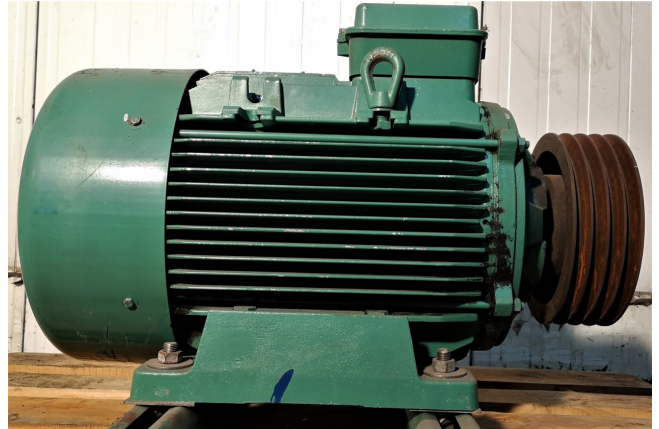

Leroy Somer LS 200

Specifications

Marque	Leroy Somer
Type	LS 200
kW	22
RPM	975
Size & Weight	740x380x500 mm (LxWxH)
50 Hz / 60 Hz	50
Stock	1

Description

Used Leroy Somer LS 200

Used Leroy Somer Ls200 electric motor with 22 kW and 975 RPM at 50 Hz.
Sizes: 740x380x500mm (LxWxH).
Weight: 200 kg.